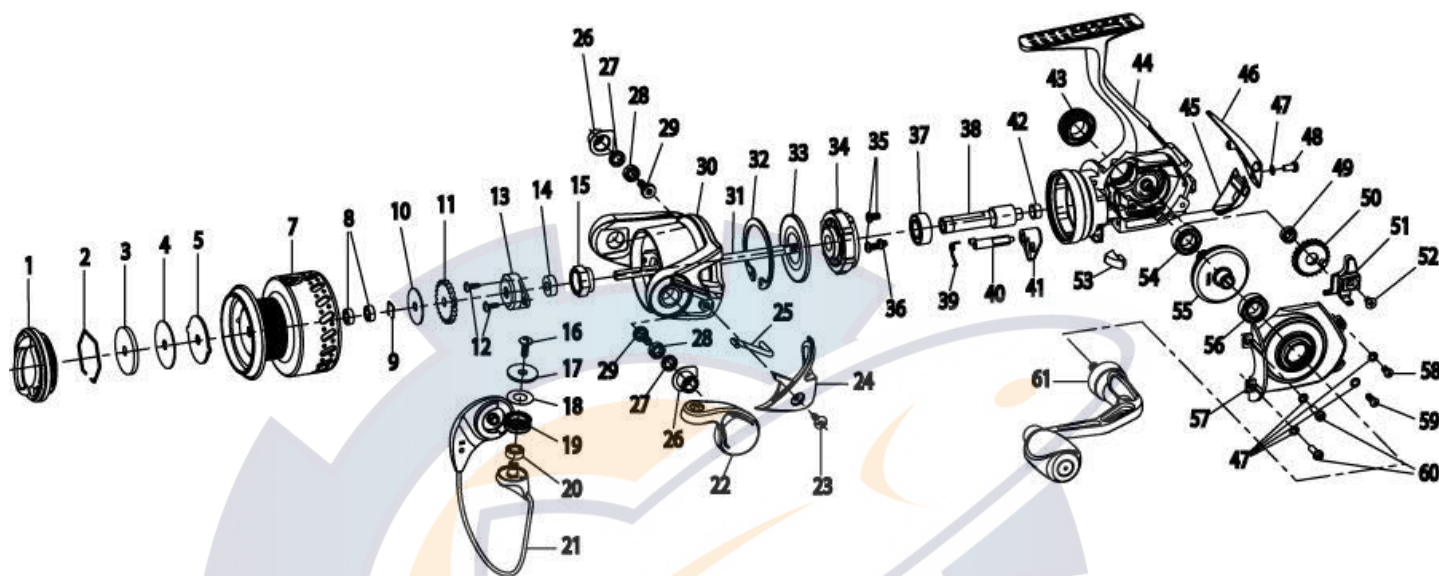

QUANTUM[®]

Tour Edition

TE10PTIAS

TOUR EDITON SPINNING REEL Part List

Key #	Description	Part No.		Key #	Description	Part No.	
		TE10				TE10	
1	Drag Knob Assembly	RK332-11		32	Clutch Retaining Ring	RK060-01	
2	Retainer Ring	RQ038-01		33	Clutch Seal Plate	RK166-01	
3	Drag Washer "D"	SQ080-01		34	Clutch Unit	AG463-01	
4	Drag Washer "B"	RQ033-01		35	Pinion Bearing Screw "A"	TK057-21	
5	Drag Washer "A"	RQ081-01		36	Pinion Bearing Screw "B"	TK057-21	
6	Drag Washer "C"	N/A		37	Pinion Ball Bearing	CH028-01	
7	Spool Assembly	RK321-11		38	Pinion	PQ011-01	
8	Spool Ball Bearing	EH158-01		39	Stopper Cam Spring	RK089-01	
9	Bearing Retainer Ring	TK034-01		40	Stopper Cam	RK090-01	
10	Spool Adjust Washer	PT030-01		41	Stopper Lever	RQ059-01	
11	Click Gear	RQ037-01		42	Pinion Bushing	PQ141-03	
12	Rotor Nut Lock Screw	RK094-01		43	Handle Screw Assembly	BG354-02	
13	Rotor Nut Cover	RK214-01		44	Body Assembly	RK301-11	
14	Main Shaft Bushing	SK213-01		45	Body Rear Cover "Bottom"	RK140-55	
15	Rotor Nut	SK006-01		46	Body Rear Cover "Top"	RK140-03	
16	Line Roller Screw	AQ108-01		47	Side Cover Screw Washer	RQ142-01	
17	Line Roller Collar	AG104-01		48	Side Cover Screw "D"	RQ057-11	
18	Line Roller Washer	PQ102-01		49	O/S Gear Ball Bearing	EH158-01	
19	Line Roller	PQ004-01		50	O/S Gear	PQ053-01	
20	Line Roller Balling Bearing	GH202-01		51	O/S Slider	PQ025-01	
21	Bail Assembly	AG347-01		52	Main Shaft Screw	RQ100-01	
22	Arm Lever Assembly	AG307-01		53	Trip Ramp	RK119-01	
23	A/L Cover Screw	GU077-01		54	Body Ball Bearing	CH027-01	
24	Armler Cover	RK087-04		55	Drive Gear Assembly	PT312-01	
25	Kick Lever	RK019-01		56	Side Cover Ball Bearing	CH028-01	
26	Bail Pivot Insert	TK112-01		57	Side Cover Assembly	RK323-11	
27	Bail Pivot Bushing	TK109-01		58	Side Cover Screw "C"	SK057-11	
28	Bail Pivot Ball Bearing	EH158-01		59	Side Cover Screw "B"	N/A	
29	Bail Pivot Screw	TK111-01		60	Side Cover Screw "A"	RQ057-04	
30	Rotor Assembly	RK309-11		61	Handle Assembly	AG318-01	
31	Main Shaft	PQ015-02					